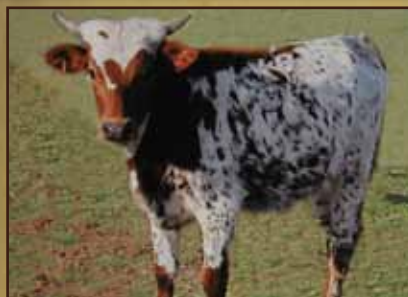

SH FOXY RESPECT

Dora Thompson

DOB: 05/8/10 PH: 38/10 REG: C1269586*

BREEDING: Not exposed.

COMMENTS: Beautiful Hunts Command Respect granddaughter by a big Hunts Command Respect son with McGill Breeding on bottom. Dam is out of a Foxfire x Delta Amy daughter with Wind Master Chex on top. Super breeding for horn, great color, body and horns for a baby.

SH HUNTER'S RESPECT 37/3 | HUNTS COMMAND RESPECT
POWDER HORN 13
FOXY AMY SH 68/7 | WIND MASTER CHEX
FOXFIRE'S TAFFY